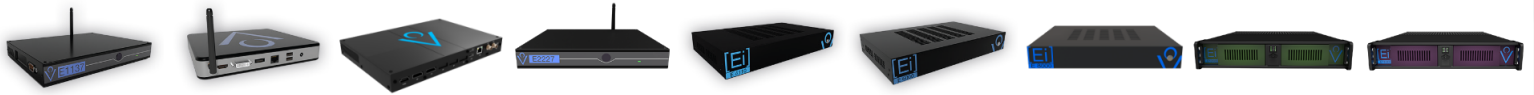

SMART APPLIANCES

2020 Confidential Product Line-Up - Roadmap Rev 1.2

SYSTEM AND HARDWARE SPECIFICATIONS

	S1137F	S2117F	E3225	E2227	E4110	E6000	E8000	E12000	E16000
Video Channel	1	2	3	2	4	6	8	12	16
Audio Channel	2	3	1	3	6	8	10	14	18
Operating System	EiOS Broadcast / Interactive / Advanced (Linux®)								
Processor	Intel Celeron	Intel Celeron / Atom	Intel I-Series Multi Core						
Platform Storage	32GB SSD	32GB SSD	32GB SSD	64GB SSD		128GB SSD	250GB SSD	500GB SSD	500GB SSD
Peripheral I/O	4(3) x USB 2.0 1(2) x USB 3.0	3 x USB 2.0 2 x USB 3.0	3 x USB 2.0 2 x USB 2.0	4 x USB 2.0 1 x USB 3.0	4 x USB 2.0 2 x USB 3.0			6 x USB 2.0 2 x USB 3.0	
Power Input	DC12/19V Power Adapter								
Video Engine	Intel HD Graphics	Intel HD Graphics	NVidia	Intel HD Graphics	NVidia	AMD Radeon	NVidia	AMD Radeon	AMD Radeon
Audio Output	1 x Mini Jack				2 x Mini Jacks				
Video Output	HDMI	DP / HDMI	HDMI / 2 x DP	2 x HDMI	4 x DP	6 x DP	8 x DP	12 x DP	16 x DP
Video Input	—	—	—	—	—	—	—	2 (4)	2 (4)
Supported Aspect Ratios	4:3 / 16:9 Native / 16:9 Anamorphic Widescreen / 21:9 / 32:9								
Dimensions	7.5" x 5.9" x 1"	8" x 7" x 1"	8" x 7" x 1"	7.5" x 5.9" x 1"	1.75"x 8"x 12.25"				1.75"x 17"x 16.9"
Network	Gigabit Ethernet	2 x Gigabit Ethernet	Gigabit Ethernet	Gigabit Ethernet	Gigabit Ethernet	Gigabit Ethernet	Gigabit Ethernet	Gigabit Ethernet	Gigabit Ethernet
Bluetooth, Wireless	802.11 WiFi; Bluetooth 4.0	802.11 WiFi; Bluetooth 4.0	802.11 WiFi; Bluetooth 4.2	802.11 WiFi; Bluetooth 4.2	802.11 WiFi; Bluetooth	802.11 WiFi; Bluetooth 4.0	802.11 WiFi; Bluetooth	802.11 WiFi; Bluetooth	802.11 WiFi; Bluetooth
Chassis	Small Form Factor; Fanless Option available				Low Profile				
Supported Content Formats	Video: AVI / MOV / MPEG / VOB / MWV / FLV Image: JPG / JPEG / PNG / BMP / GIF / Formatted Text: HTML / HTM Audio: AC3 / WAV / WMA / MP2 / MP3 [Ei] Applications / Custom HTML5/JS Applications								
Accessories	Cameras Barcode, RFID and Magnetic Stripe Readers / Contextual Sensors / [Ei] Switch								